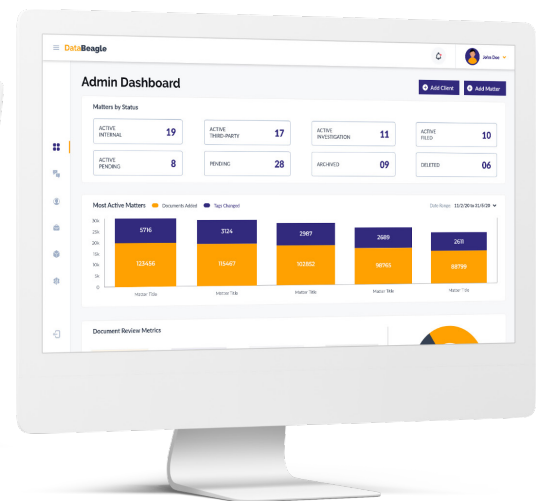

Organizations often struggle to manage vast unstructured data from diverse sources for dark data discovery, investigation, analytics, and compliance.

**Source: SnapLogic, Lexology, Gartner, Bloomberg Law

83%

Organizations face data collection challenges

$180B

Global Annual compliance cost

90%

Organizations overwhelmed by volume of data.

Organizations can save upto **80%** of discovery costs using advanced e-discovery software.

Supercharge Your Data with Intelligence

Key Features

- Data Collection & Processing
- Enrichment & Transformation
- Advanced Search
- Data Protection
- Data Insights
- Review & Tagging
- Redaction & Masking
- Movement & Export
- Case Management
- Suspect Analysis
- Sensitive Data Management
- Interactive Dashboards
- Collaboration and Sharing

Powered with:

AI Powered Object Intelligence Services

OCR

Speech To Text

Classification

Image Search